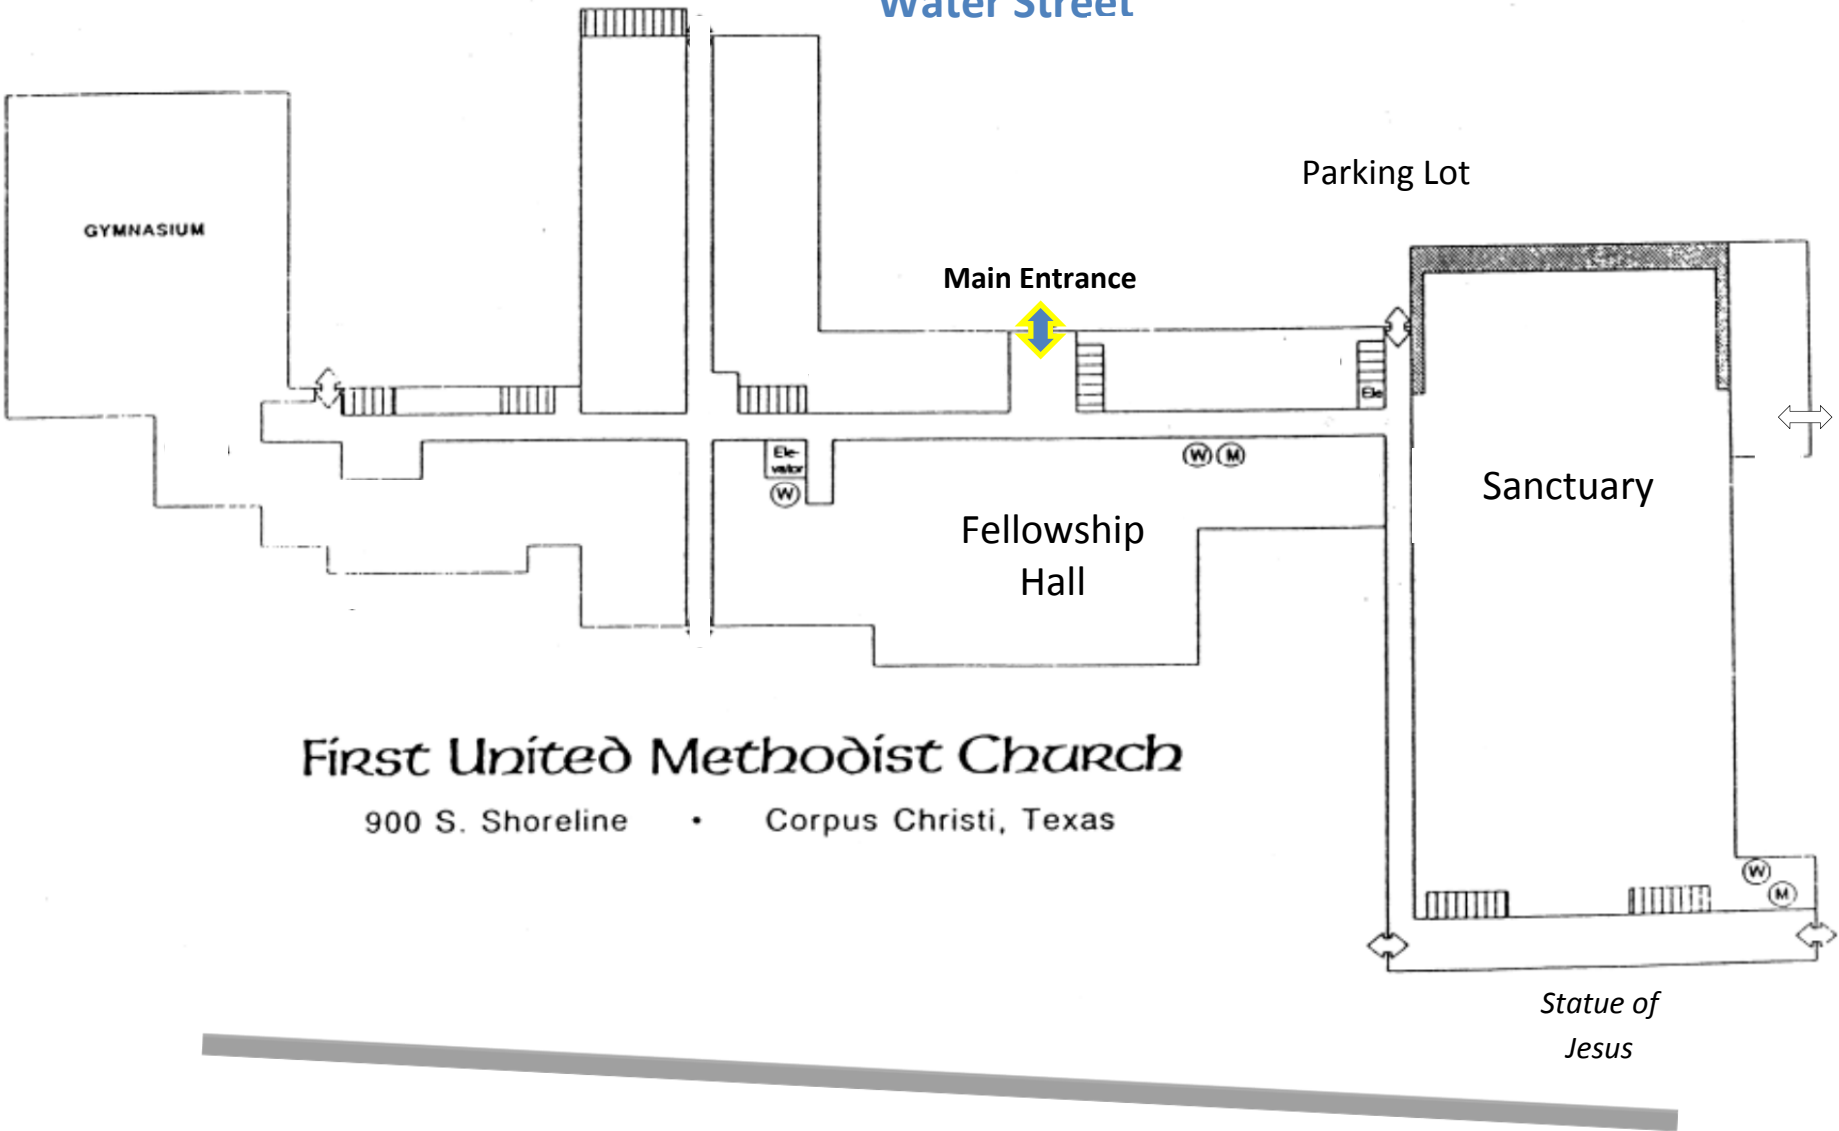

Buford Street

Water Street

First United Methodist Church

900 S. Shoreline • Corpus Christi, Texas

Shoreline Blvd

Furman Ave.